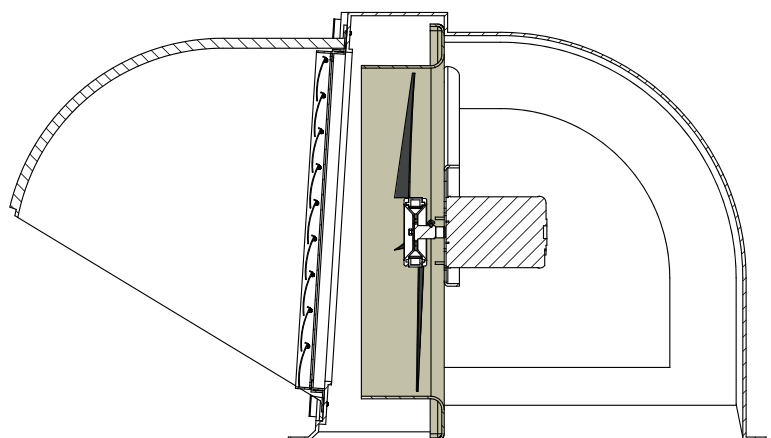

Pruden 24" Poly Pit Transition Fan

The 24" Poly Pit Transition Fan features a design that incorporates the center fan body into the transition body. By eliminating the center fan body, we have created a system that protrudes less from the side of your building. The Poly Pit Transition Fan has a poly shutter and poly prop with a cast aluminum hub. The stainless steel side channels allow you to easily remove the poly hood and shutter without any tools for easy maintenance and cleaning.

Features

- Heavy duty one-piece seamless transition body for strength and durability
- Tool-less removal of poly hood and shutter for easy maintenance and cleaning
- Fan features recessed fiberglass venturi, poly propeller with cast aluminum hub, and poly shutter
- Stainless steel slanted H-frame motor mount and stainless steel hardware
- Fan is pre-wired with 8' cord for 230V
- Pit transition and hood manufactured using a proprietary process resulting in a smoother, easier to clean surface

PFFS24WS

Part #	Sz	Ph	Spd	@0.10" SP		Drive	Prop
				CFM	CFM/Watt		
Single Phase							
No Hood							
Poly Shutter							
PFFS24	24"	1	1/Var [^]	3,885	9.6	Direct	4-Ply
PFFS2412S	24"	1	1/Var [^]	4,510	8.3	Direct	8-Ply
With Hood							
Poly Shutter							
PFFS24WS	24"	1	1/Var [^]	3,792	9.4	Direct	4-Ply
PFFS2412WS	24"	1	1/Var [^]	4,183	7.8	Direct	8-Ply
Three Phase							
No Hood							
Poly Shutter							
PFFS243S	24"	3	1	6,540	6.3	Direct	4-Ply
PFFS24312S	24"	3	1	4,918	9.2	Direct	8-Ply
With Hood							
Poly Shutter							
PFFS243WS	24"	3	1	6,124	5.9	Direct	4-Ply
PFFS24312WS	24"	3	1	4,698	8.8	Direct	4-Ply
Replacement Parts							
PFPB24T	24" Poly Pit Transition Body						
PFPH24T	24" Poly Weather Hood						
PFP26	26" Poly Shutter, Double Panel						

Rough Opening: 32"W x 32"L

[^] Variable speed fans require separate variable speed control to adjust fan speed.
Bold red text is data based on testing performed by an accredited lab using ANSI/AMCA 210-07 standard.